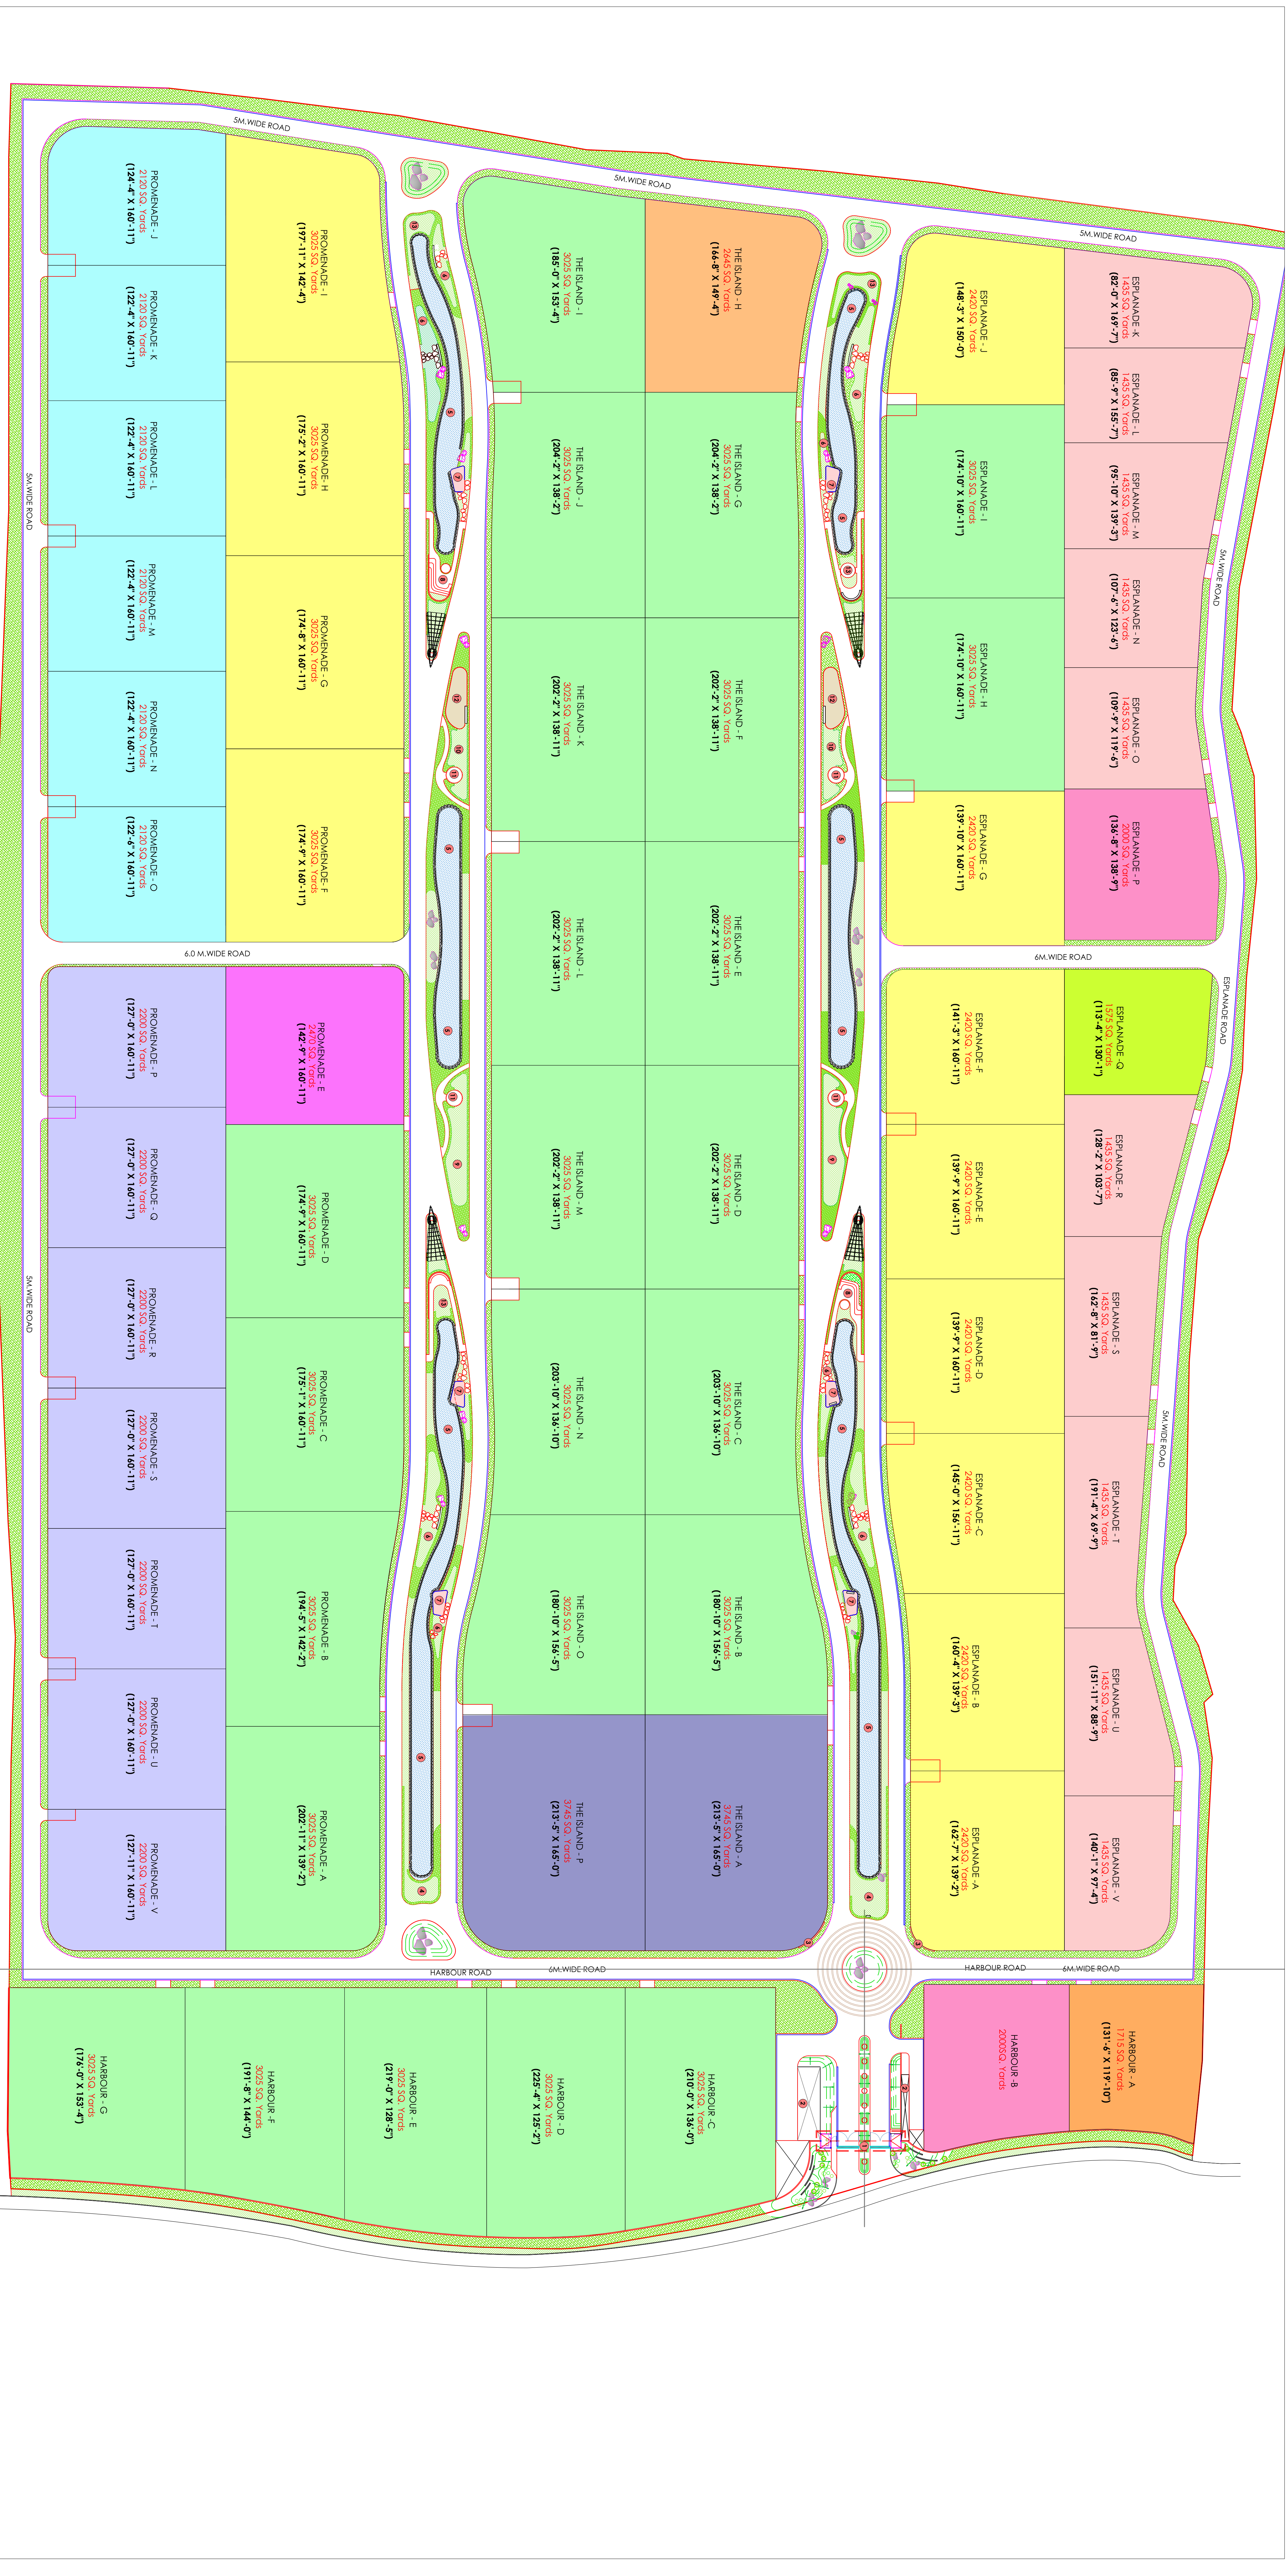

LEGEND	
1	1435 SQ. Yards
2	1575 SQ. Yards
3	1715 SQ. Yards
4	2000 SQ. Yards
5	2120 SQ. Yards
6	2200 SQ. Yards
7	2420 SQ. Yards
8	2645 SQ. Yards
9	2470 SQ. Yards
10	3025 SQ. Yards
11	3745 SQ. Yards

LEGEND

1	MAIN ENTRANCE	8	OAT
2	SPACE FOR SERVICES	9	YOGA/MEDITATION LAWN
3	SIGNAGE WALL	10	KIDS PLAY AREA
4	LAWN	11	GAZEBO
5	LAKE	12	SAND PIT
6	ROCK GARDEN	13	OPEN GYM
7	STINGING DECK		

DISCLAIMER:
 * FINAL SIZE MAY VARY AS SITE CONDITION DESIGN LAYOUT.
 * DEVELOPER HOLD THE RIGHT TO CHANGE LAYOUT WITHOUT PRIOR INTIMATION.